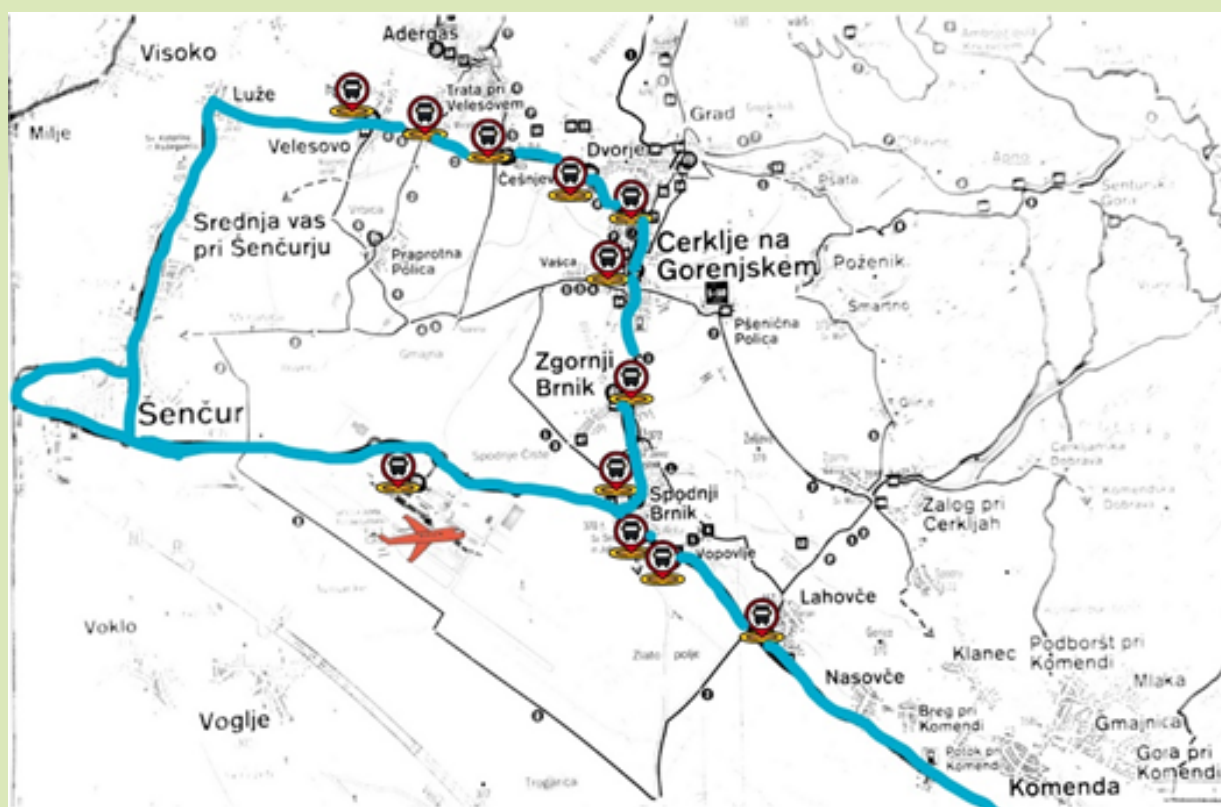

By public transport from Cerklje na Gorenjskem

We encourage the use of public transport, which is by far the least carbon-intensive mode of travel and is the most effective measure to reduce the destination's carbon footprint due to tourist transport. Tourists, visitors and locals are invited to arrive at the destination by public transport. At the destination, we provide public transport, a bicycle rental system, well-maintained bicycle lanes and hiking trails.

Bus timetable available at:
<https://arriva.si/>

ZAVOD ZA TURIZEM CERKLJE